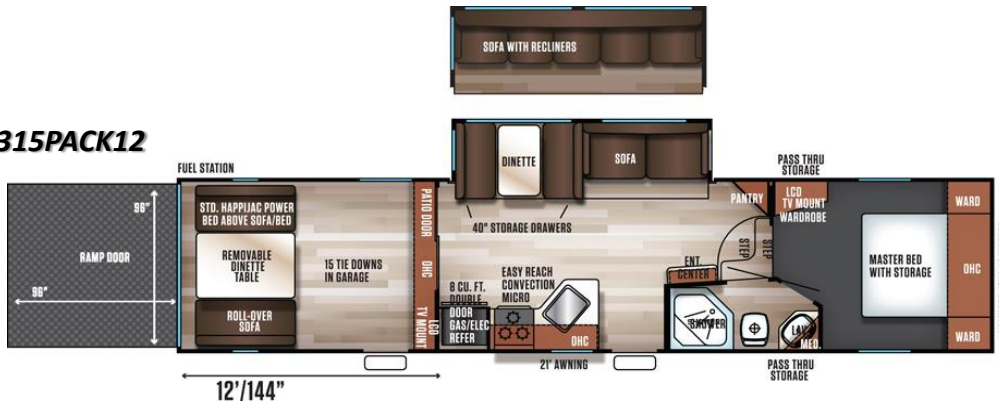

SUT TRAVEL TRAILERS

WOLF PACK

25PACK12

275PACK18

SUT 5th WHEELS

285PACK13

315PACK12

325PACK13