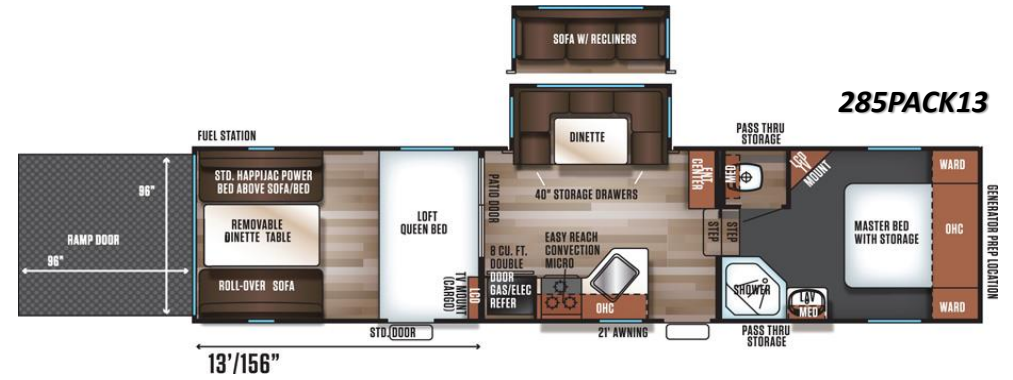

SUT TRAVEL TRAILERS

WOLF PACK

25PACK12

275PACK18

SUT 5th WHEELS

285PACK13

315PACK12

325PACK13