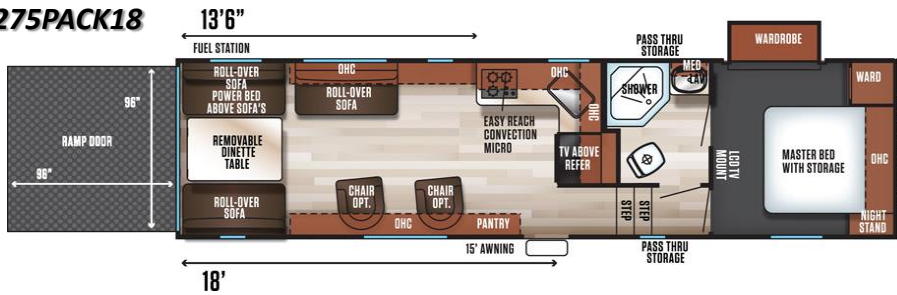

SUT TRAVEL TRAILERS

WOLF PACK

25PACK12

275PACK18

SUT 5th WHEELS

285PACK13

315PACK12

325PACK13